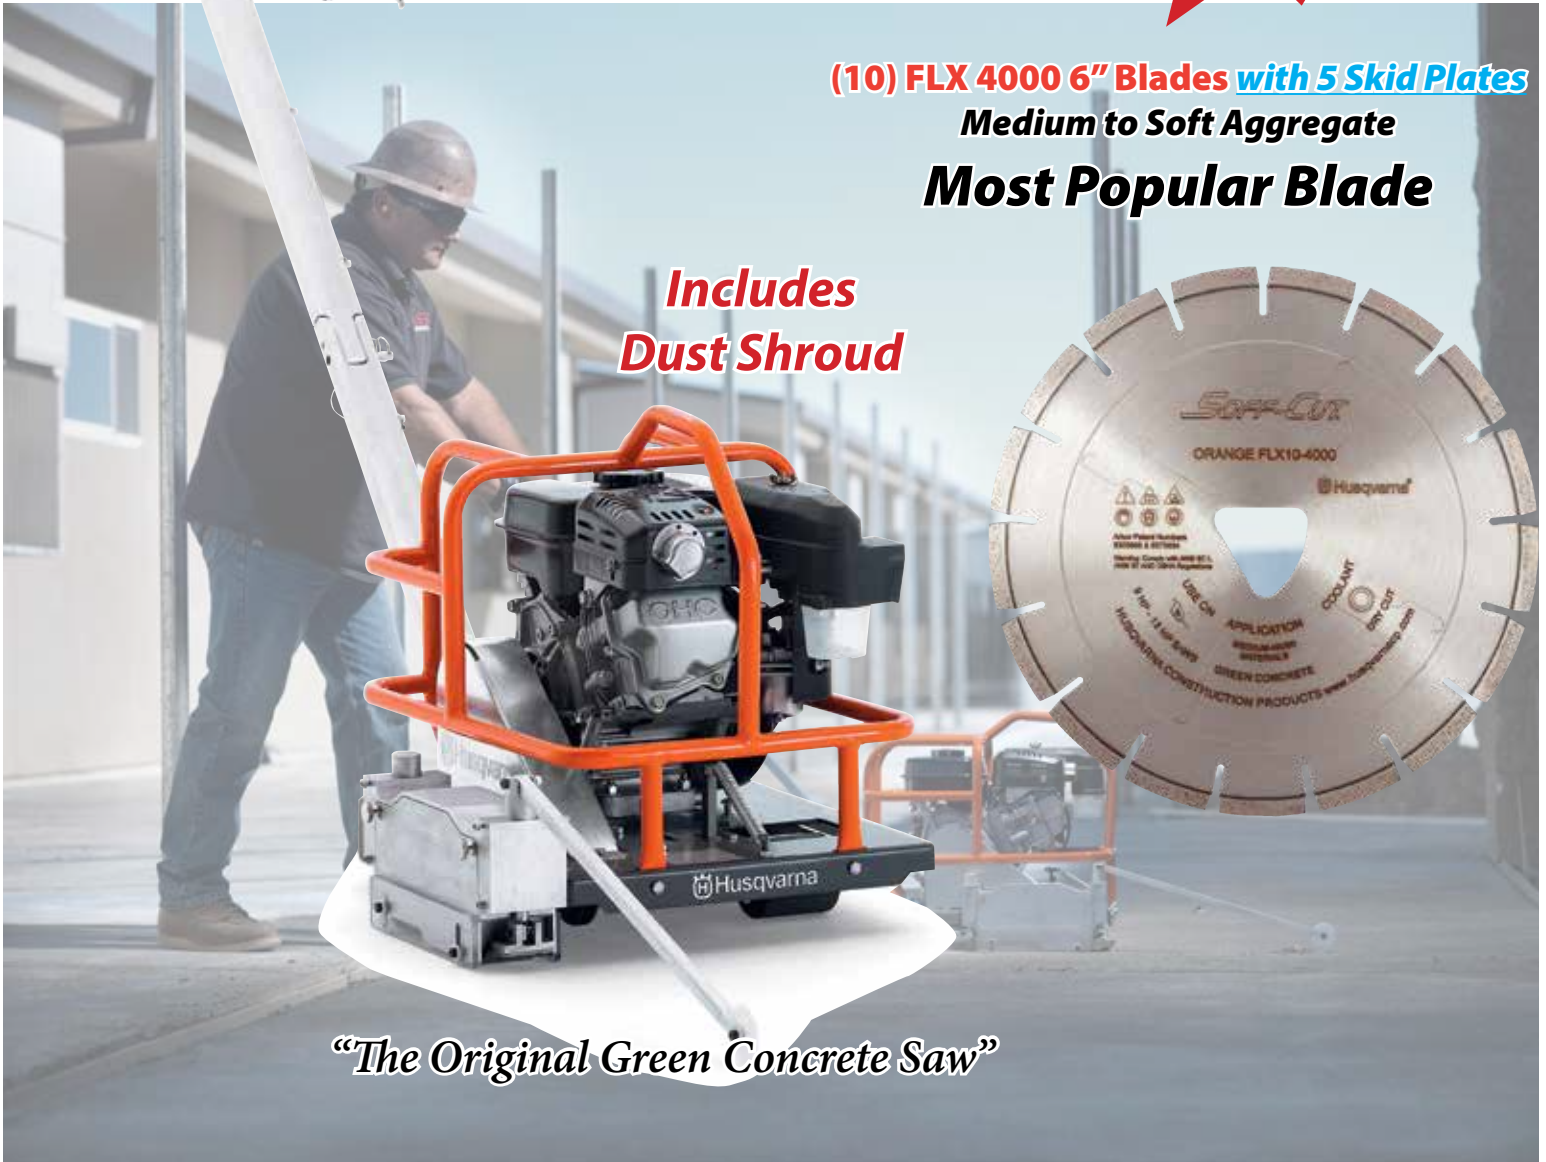

nu way[®]

Everything for the Contractor!

Husqvarna[®] Early Entry Saw **Package**

Soff-Cut 150 and 10 Blades

\$2,699.55

X150 and FLX4000 6" Blade 10 Pack
X150-FLX4000PKG

\$3,349
Package Value

(10) FLX 4000 6" Blades with 5 Skid Plates

Medium to Soft Aggregate

Most Popular Blade

**Includes
Dust Shroud**

"The Original Green Concrete Saw"

4190 Hoffmeister Ave.
St. Louis, MO 63125-2298
314.544.1214 Fax 314.544.1656
800.542.1214

3100 South Ten Mile Dr.
Jefferson City, MO 65109-1013
573.893.8786 Fax 573.893.8737
800.345.9154

Good Balance of Performance and Price

BLUE CRUSH

14" Multi-Purpose Diamond Blade

Buy 3 @ **\$179⁰⁰** each

Buy 1 @ **\$229⁰⁰** each

or

Buy 3 @ **\$169⁵⁵** each

With K970 Purchase

- 1"/20mm arbor
- **Ultra fast** concrete blade for hard materials including concrete with **river gravel**, cuts stone and hard brick
- **Wet or dry** high speed or small walk behind saws
- Max RPM 5460