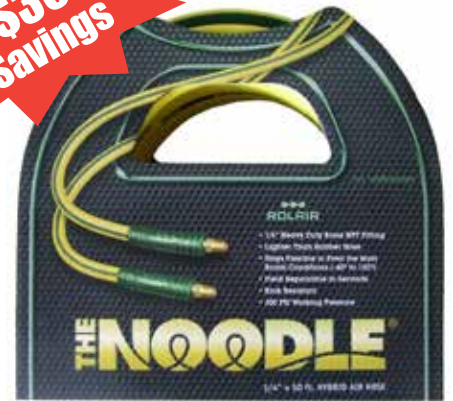

nu way®

Everything for the Contractor!

ROLAIR Roofer's Package

S Y S T E M S

Compressor and Noodle Hose

- 13.8 CFM @ 90 PSI
- 6.5 HP
- 196 cc (GX200) Honda Engine
- Pressure Gauge 0-200 in 5 lb. Graduations
- Splash Lubricated

\$30 Savings

Offer 1

\$1179.00

6590HK18

1450NOODLE

Compressor, Noodle Hose, AirKeg and Manifold

Offer 2

\$1277.60