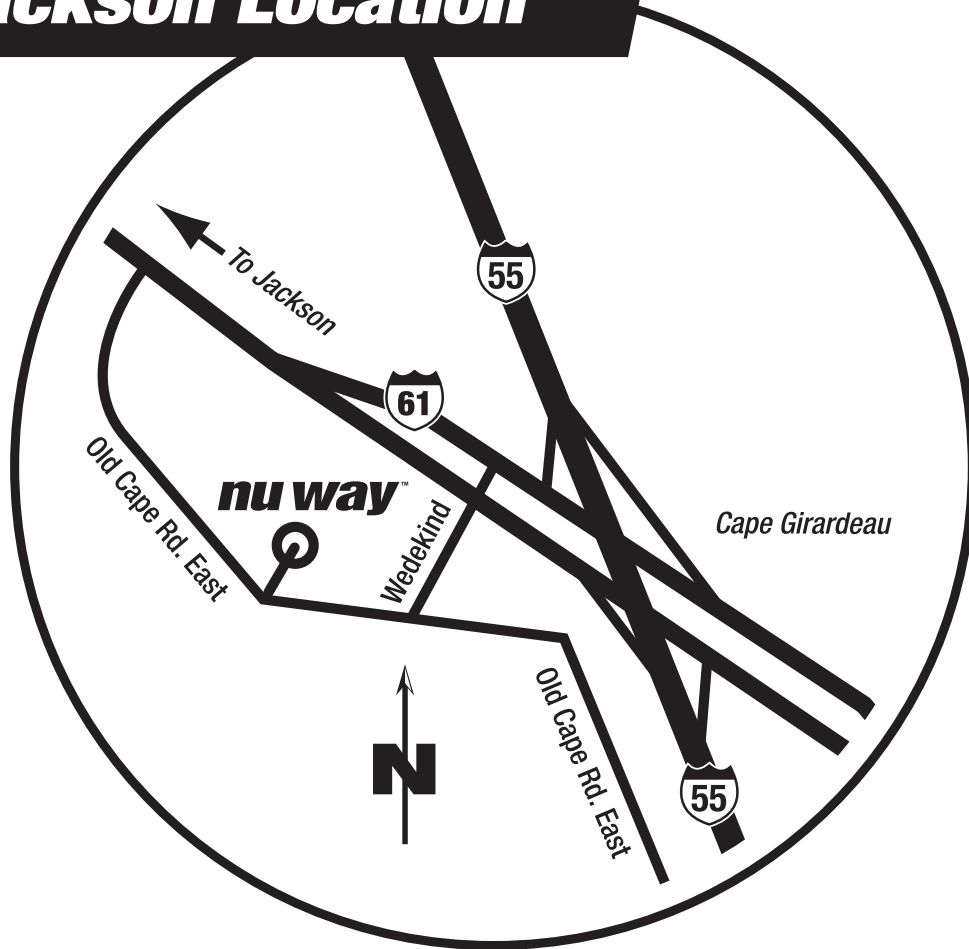

nu way®

Everything for the Contractor!

Jackson Location

Jackson, MO

4788 Old Cape Rd. Jackson, MO 63755
573-204-0100

Directions:

From I-55: Take Exit 99 west on divided Hwy. 61 approximately 1/10 mile. South (left) on Wedekind Road to top of hill. Turn to the right on Old Cape Road. At bottom of hill turn right on gravel driveway. White building with blue stripe.

4190 HOFFMEISTER AVE.
ST. LOUIS, MO 63125-2298
314.544.1214 • FAX 314.544.1656
800.542.1214

3100 SOUTH TEN MILE DR.
JEFFERSON CITY, MO 65109-1013
573.893.8786 • FAX 573.893.8737
800.345.9154

4788 OLD CAPE ROAD EAST
JACKSON, MO 63755-3816
573.204.0100 • FAX 573.204.0411
800.599.9854