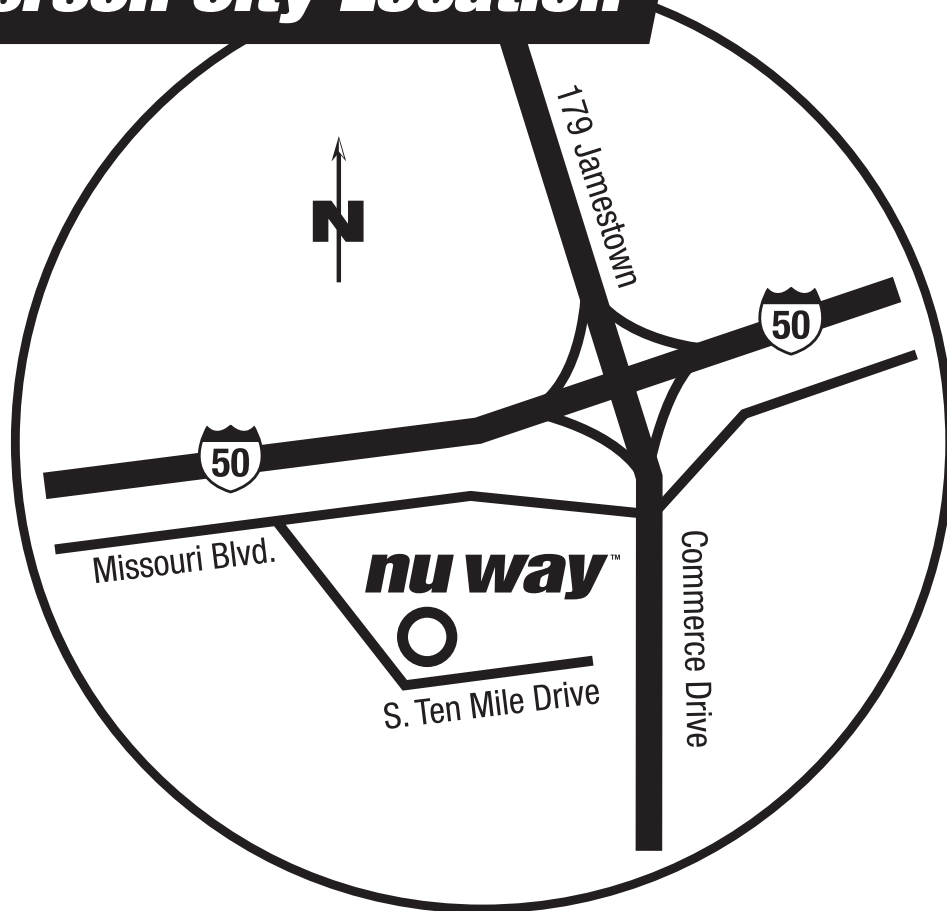

## **Jefferson City Location**

## **Jefferson City, MO**

**3100 S. Ten Mile Dr. Jefferson City, MO 65109  
573-893-8786**

### **Directions:**

Hwy. 50 West of Jefferson City: Take Jamestown (Hwy 179) exit. South on 179 to light. West on outer road. First left (in front of McDonald's) brings you straight into lot.

4190 HOFFMEISTER AVE.  
ST. LOUIS, MO 63125-2298  
314.544.1214 • FAX 314.544.1656  
800.542.1214

3100 SOUTH TEN MILE DR.  
JEFFERSON CITY, MO 65109-1013  
573.893.8786 • FAX 573.893.8737  
800.345.9154

4788 OLD CAPE ROAD EAST  
JACKSON, MO 63755-3816  
573.204.0100 • FAX 573.204.0411  
800.599.9854