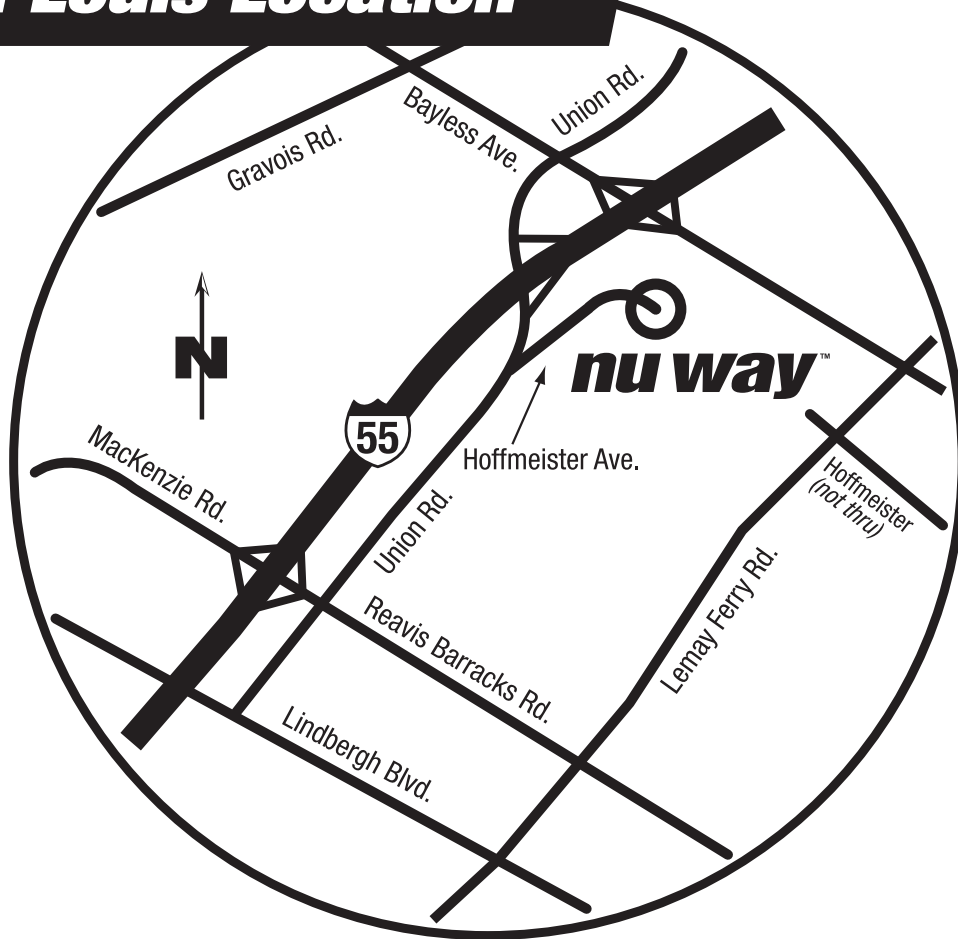

nu way®

Everything for the Contractor!

St. Louis Location

St. Louis, MO

4190 Hoffmeister Ave. St. Louis, MO 63125
314-544-1214

Directions:

I-55 N from I-270: North on 55 to Reavis Barracks (exit 199). Right on Reavis to Union Road. Left on Union. Go 3/4 mile to Hoffmeister. Right on Hoffmeister then about 1/2 mile.

I-55 S: South on 55 to Union Road (exit 200). Left on Union. Cross over 55 and make left on Hoffmeister at bottom of overpass, then about 1/2 mile.

4190 HOFFMEISTER AVE.
ST. LOUIS, MO 63125-2298
314.544.1214 • FAX 314.544.1656
800.542.1214

3100 SOUTH TEN MILE DR.
JEFFERSON CITY, MO 65109-1013
573.893.8786 • FAX 573.893.8737
800.345.9154

4788 OLD CAPE ROAD EAST
JACKSON, MO 63755-3816
573.204.0100 • FAX 573.204.0411
800.599.9854

115 RESOURCE DR.
WENTZVILLE, MO 63385-1560
636.327.8877 • FAX 636.327.4944
888.999.6883