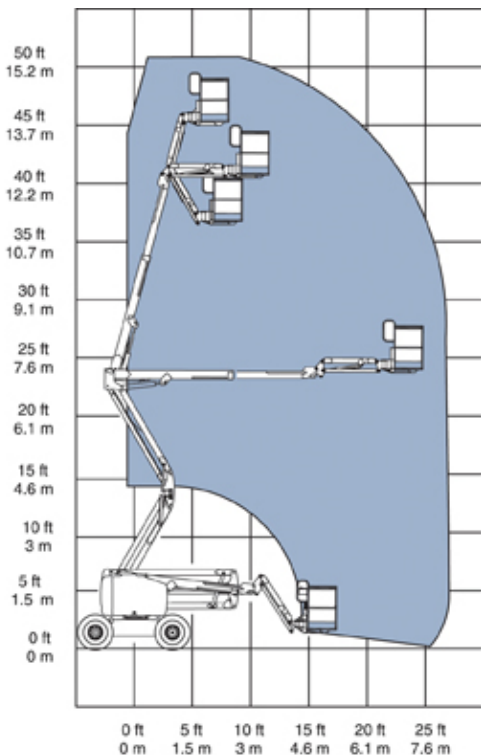

Visit Us At nuwayinc.com • Open Mon - Fri 7 - 5 Sat 8 - 12

Articulating Boom Lift Z-45/25JRT

- 52 ft 2 in working height
- 25 ft 1 in horizontal reach
- 23 ft 6 in up and over clearance
- 500 lb platform capacity
- 4 wheel drive
- 5 ft. jib boom
- Ford DSG-423 4 cylinder gas/LPG 75 hp
- Rough terrain air filled tires
- Alarm Package
- Self-leveling platform
- AC power cord to platform
- 355° non-continuous turntable rotation