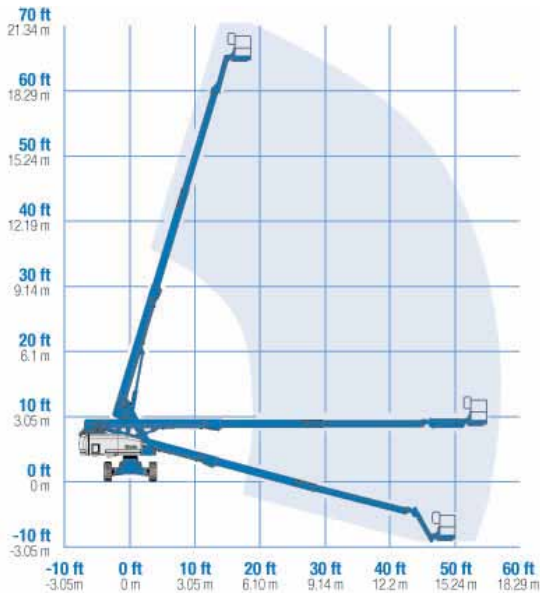

Visit Us At nuwayinc.com • Open Mon - Fri 7 - 5 Sat 8 - 12

Genie®

A TEREX COMPANY

Self-Propelled Telescopic Boom S™-65

- 71 ft working height
- 56 ft 4 in horizontal reach
- 500 lb lift capacity
- 4 wheel drive
- Oscillating axle system
- 5 ft. articulating jib boom
- Diesel engine
- Rough terrain air filled tires
- Alarm Package
- Self-leveling platform
- AC power cord to platform
- 360° continuous turntable rotation